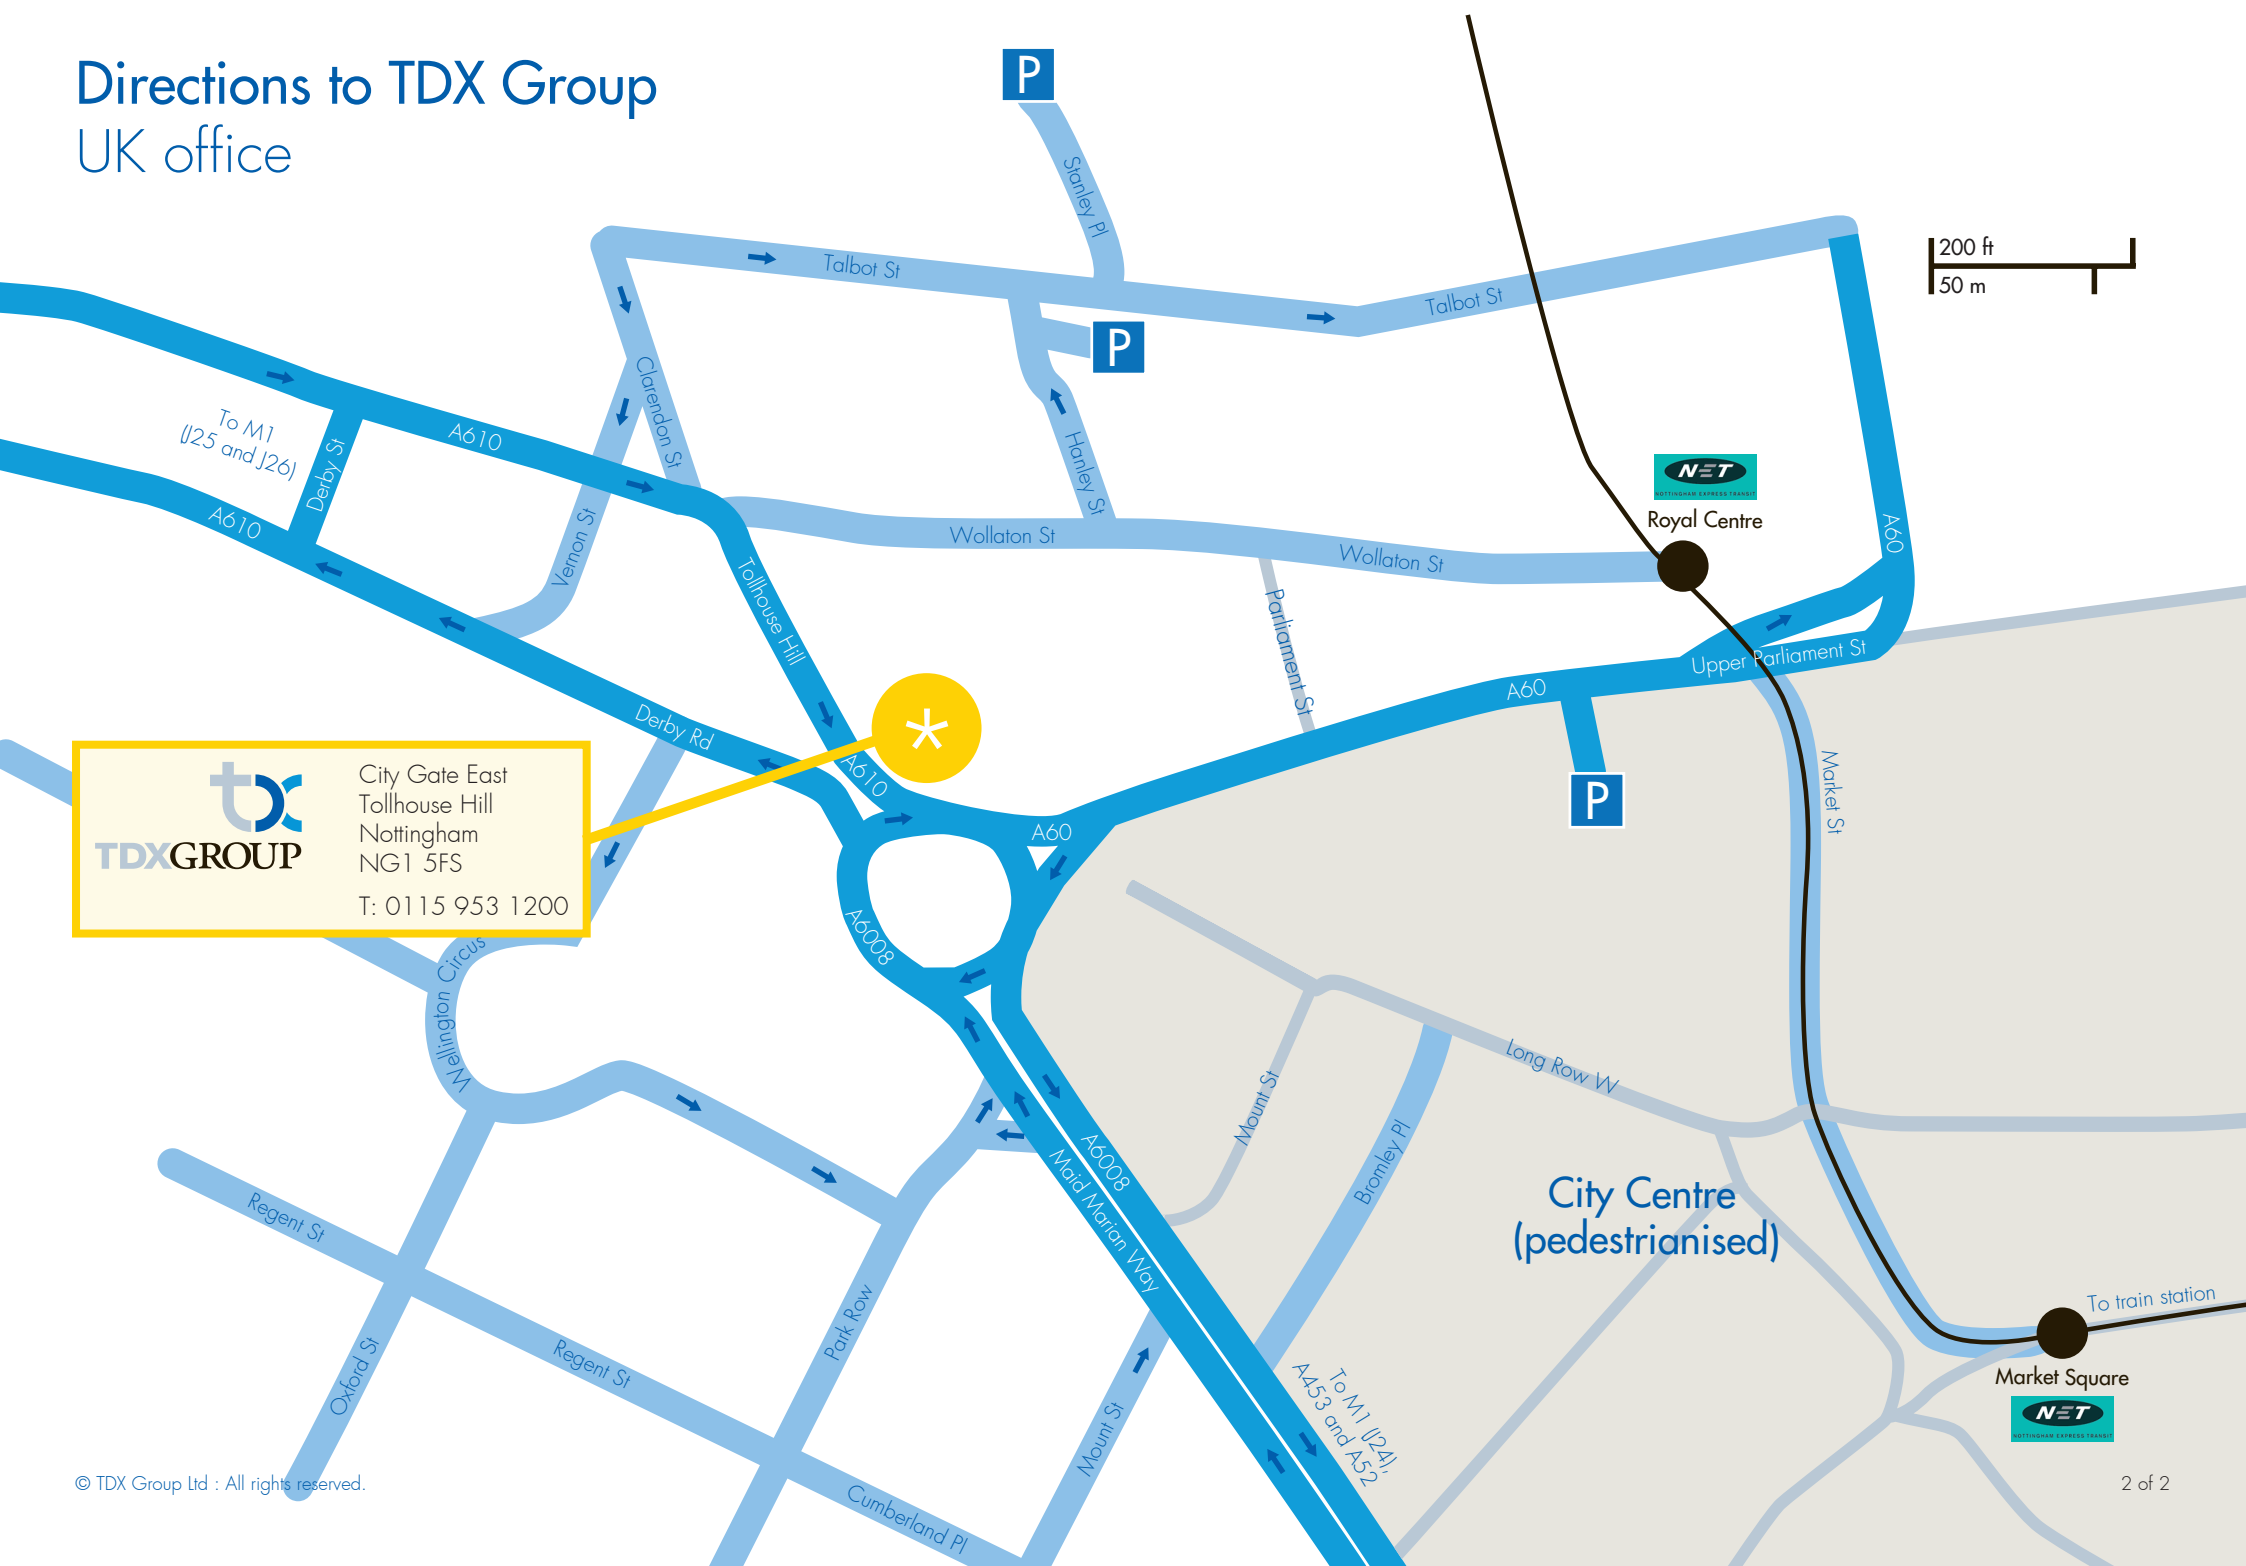

Directions to TDX Group UK office

tdx
TDXGROUP

City Gate East
Tollhouse Hill
Nottingham
NG1 5FS
T: 0115 953 1200