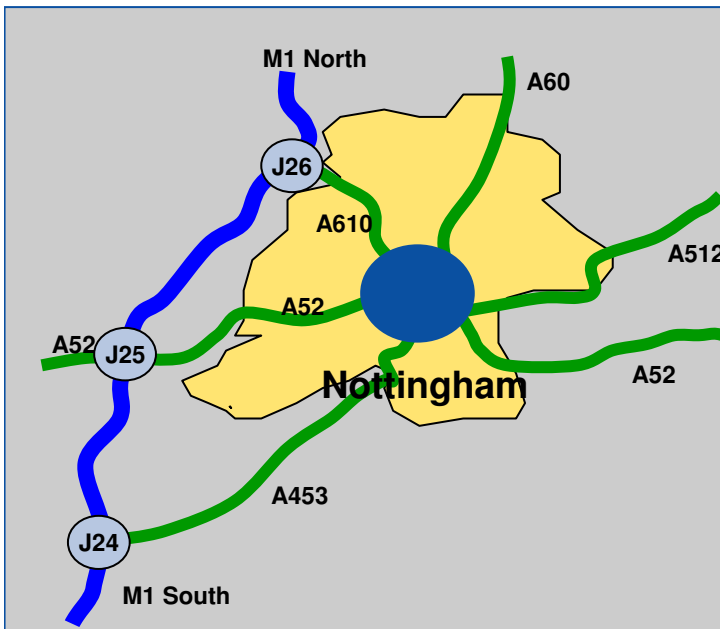

## By road From the South (M1)

- Exit the M1 at Junction 24
- Take the A453 and follow signs to the City Centre of Nottingham via Queen's Rd and Wilford Rd until reaching the One Way system (Castle Blvd)
- Turn left off the One Way system onto Maid Marion Way
- Go straight over the roundabout at the top of Maid Marion Way
- Turn Right on Derby St then right again onto Wollaton St
- Bear left to remain on Wollaton St. You will see Parking on your left

## By road From the North (M1)

- Exit the M1 at Junction 26
- Take the A610 and follow signs to the City Centre of Nottingham
- The A610 becomes Wollaton Street, remain in the right lane to take Wollaton St not Talbot St
- Bear left to remain on Wollaton St, You will see Parking on your left

## By road From the East

- Exit the A52 following signs for central Nottingham (A52 becomes London road)
- Turn left at the BBC roundabout onto Canal St
- Join the one way system
- Turn left onto Maid Marion Way then follow directions as above

## By Train

- Take the train to Nottingham train station
- Follow the signs for the Tram stop which is next to the station:

- Take any tram and alight at the third stop: **Royal Centre**
- Walk along Upper Parliament Street to the roundabout