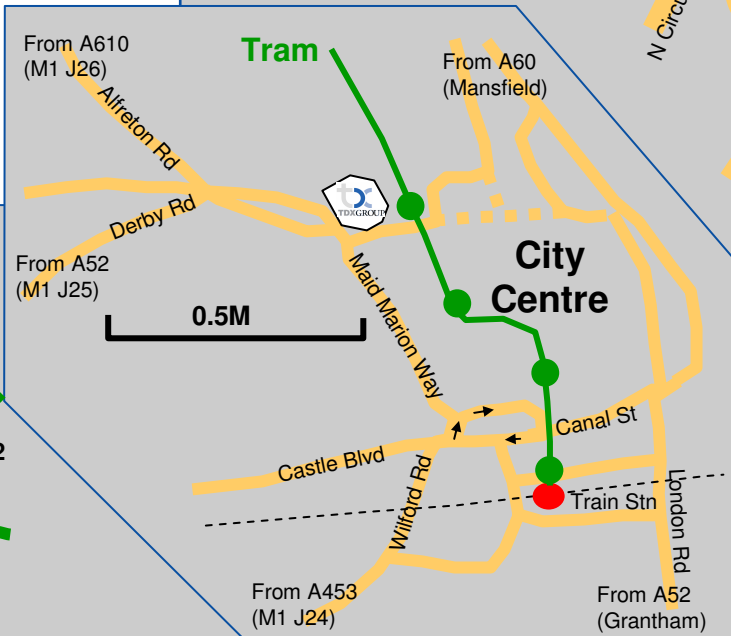

## By road From the South (M1)

- Exit the M1 at Junction 24
- Take the A453 and follow signs to the City Centre of Nottingham via Queen's Rd and Wilford Rd until reaching the One Way system (Castle Blvd)
- Turn left off the One Way system onto Maid Marion Way
- Go straight over the roundabout at the top of Maid Marion Way
- Turn Right on Derby St then right again onto Wollaton St
- Bear left to remain on Wollaton St. You will see Parking on your left

## By road From the North (M1)

- Exit the M1 at Junction 26
- Take the A610 and follow signs to the City Centre of Nottingham
- The A610 becomes Wollaton Street, remain in the right lane to take Wollaton St not Talbot St
- Bear left to remain on Wollaton St, You will see Parking on your left

## By road From the East

- Exit the A52 following signs for central Nottingham (A52 becomes London road)
- Turn left at the BBC roundabout onto Canal St
- Join the one way system
- Turn left onto Maid Marion Way then follow directions as above

## By Train

- Take the train to Nottingham train station
- Follow the signs for the Tram stop which is next to the station:

- Take any tram and alight at the third stop: **Royal Centre**
- Walk along Upper Parliament Street to the roundabout